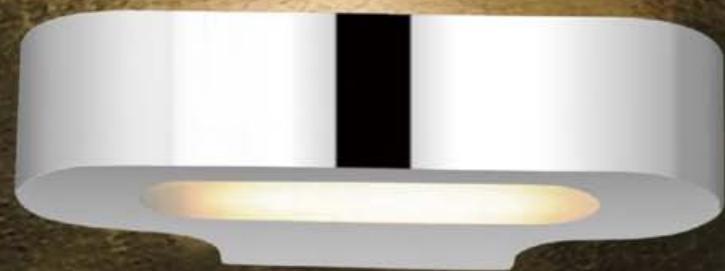

VALENTINO

MODEL: P43
 SIZE: Ø350xH800mm
 BULB: 6xG9 MAX 40W
 COLOR: ■

VALENTINO

MODEL: W43
 SIZE: L250xW170xH400mm
 BULB: 2xG9 MAX 40W
 COLOR: ■ ■

GUILIANA

MODEL: CE311
 SIZE: Ø450xH325mm
 BULB: 6xG9 MAX 40W

GUILIANA

MODEL: C311
 SIZE: Ø685xH1100mm
 BULB: 10xG9 MAX 40W

SANTORINI

MODEL: W334
SIZE: L210xW110xH290mm
BULB: 4xG4 MAX 20W

SANTORINI

MODEL: P334
SIZE: Ø400xH1200mm
BULB: 11xG9 MAX 40W

REBECCA

MODEL: W012
 SIZE: L210xW100xH45mm
 BULB: 1xR7S MAX 100W
 COLOR: ■

MATEO

MODEL: W011
 SIZE: L370xW170xH220mm
 BULB: 2xE14 MAX 40W
 COLOR: ■ ■ ■

S04

S05

JULIANNA

MODEL: S04
 SIZE: Ø70xH155mm
 BULB: GU10/1x50W
 COLOR: □ ■

COSI

MODEL: S05
 SIZE: L85xØ85xH165mm
 BULB: GU10/1x50W
 COLOR: □ ■

S04

ADRIANO

MODEL: S06
 SIZE: L89xW90xH160mm
 BULB: GU10/2x50W
 COLOR: □ ■

S06

BABYLON

MODEL: S07
 SIZE: Ø89xH141mm
 BULB: GU10/1x50W
 COLOR: ■

S07

MIKAELA