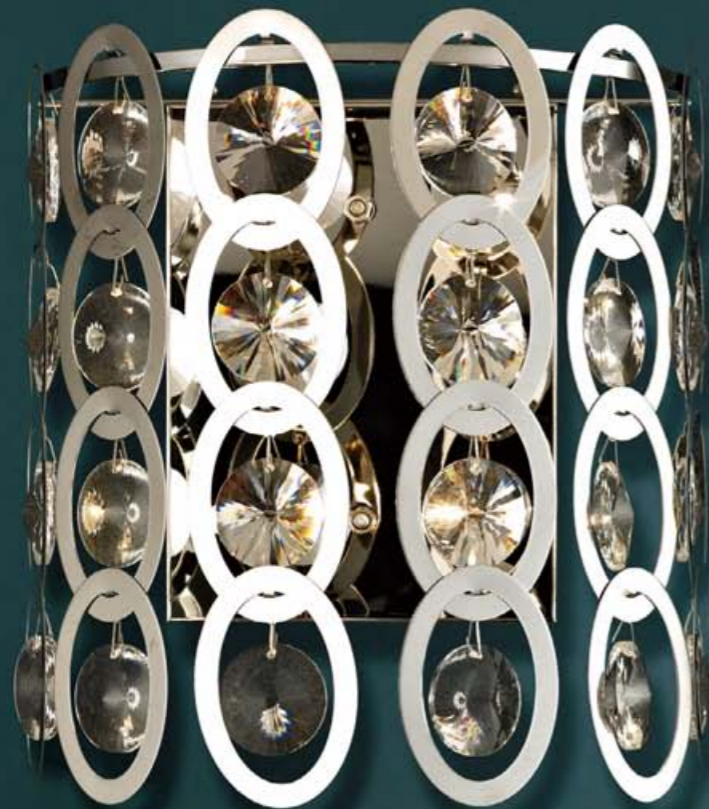

GUILIANA

MODEL: C311
 SIZE: Ø685xH1100mm
 BULB: 10xG9 MAX 40W

SANTORINI

MODEL: W334
SIZE: L210xW110xH290mm
BULB: 4xG4 MAX 20W

SANTORINI

MODEL: P334
SIZE: Ø400xH1200mm
BULB: 11xG9 MAX 40W

REBECCA

MODEL: W012
 SIZE: L210xW100xH45mm
 BULB: 1xR7S MAX 100W
 COLOR: ■

MATEO

MODEL: W011
 SIZE: L370xW170xH220mm
 BULB: 2xE14 MAX 40W
 COLOR: ■ ■ ■

S04

S05

JULIANNA

MODEL: S04
 SIZE: Ø70xH155mm
 BULB: GU10/1x50W
 COLOR: □ ■

COSI

MODEL: S05
 SIZE: L85xØ85xH165mm
 BULB: GU10/1x50W
 COLOR: □ ■

S04

ADRIANO

MODEL: S06
 SIZE: L89xW90xH160mm
 BULB: GU10/2x50W
 COLOR: □ ■

S06

BABYLON

MODEL: S07
 SIZE: Ø89xH141mm
 BULB: GU10/1x50W
 COLOR: ■

S07

MIKAELA

TATIANA

MODEL: W013
 SIZE: L300xW150xH120mm
 BULB: R7S/1x200W
 COLOR: ■ ■